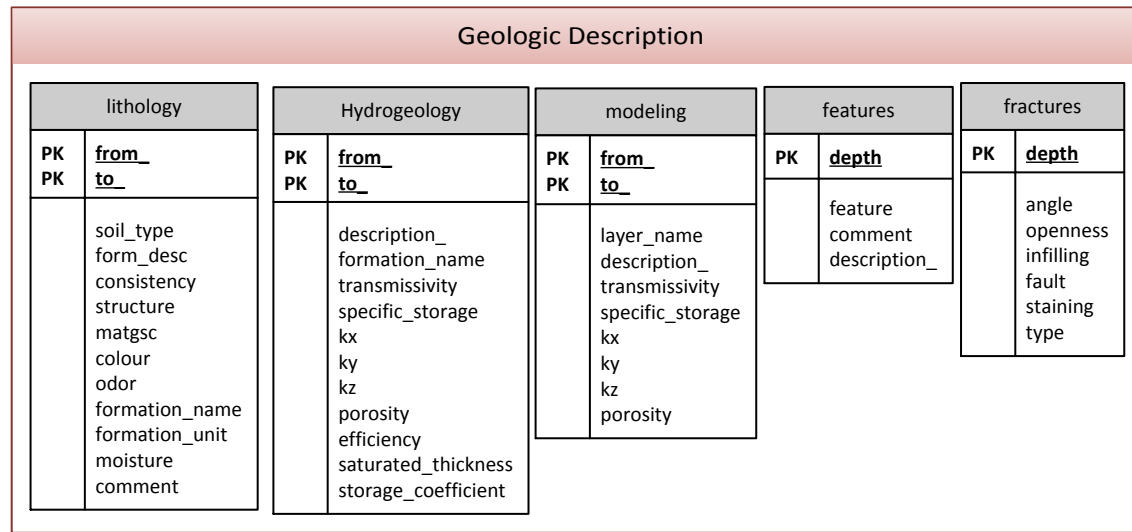

# Hydro GeoAnalyst Environmental Data Model

**Note:**  
ALL tables are related to the Station table, but to simplify this diagram only additional relationships are shown with arrows.