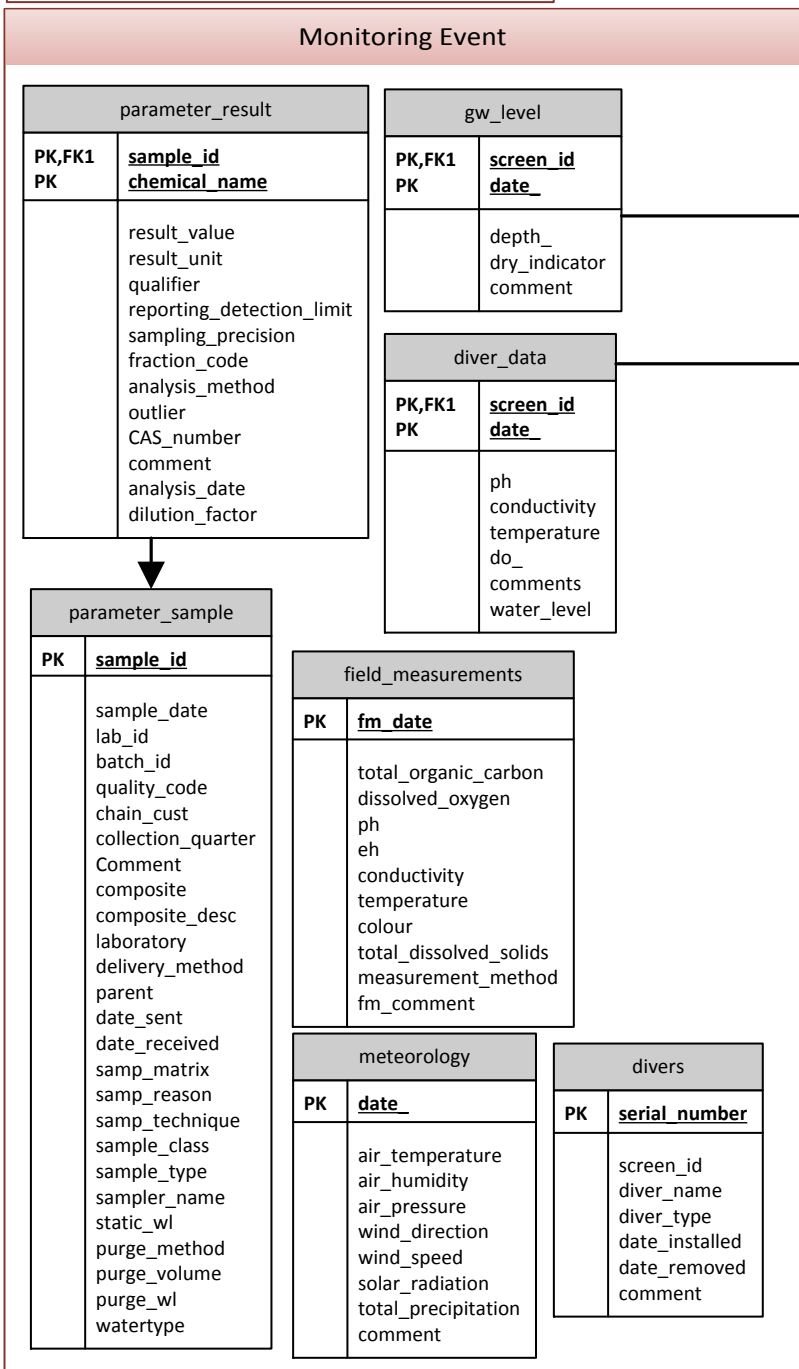

# Hydro GeoAnalyst Environmental Data Model

**Note:**  
ALL tables are related to the Station table, but to simplify this diagram only additional relationships are shown with arrows.