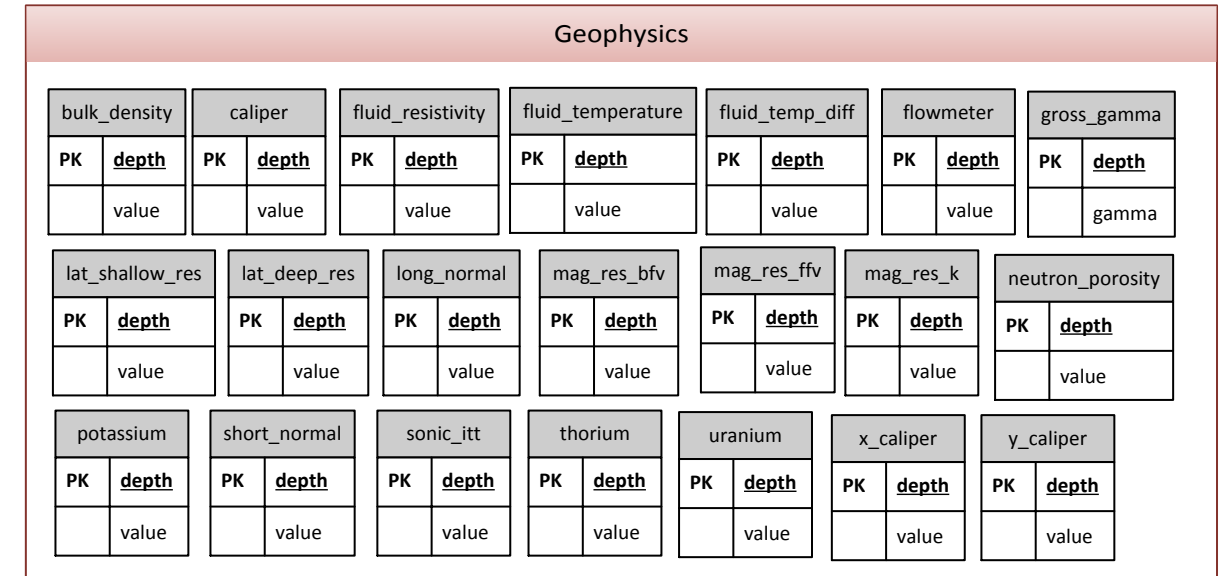

# Hydro GeoAnalyst Environmental Data Model

**Note:**  
ALL tables are related to the Station table, but to simplify this diagram only additional relationships are shown with arrows.