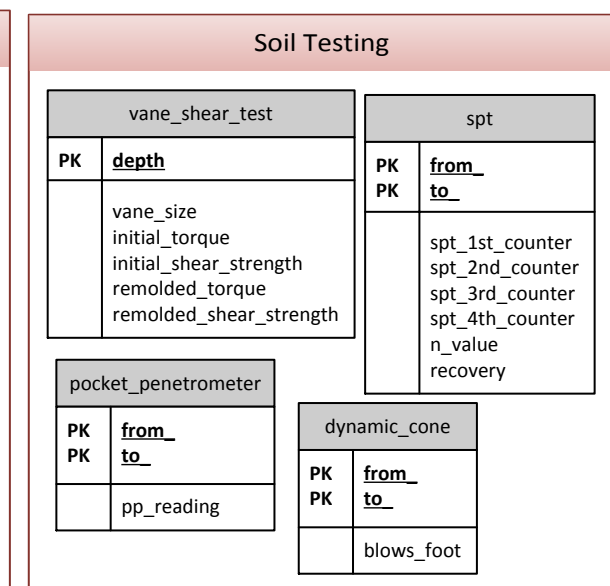

# Hydro GeoAnalyst Environmental Data Model

**Note:**  
ALL tables are related to the Station table, but to simplify this diagram only additional relationships are shown with arrows.