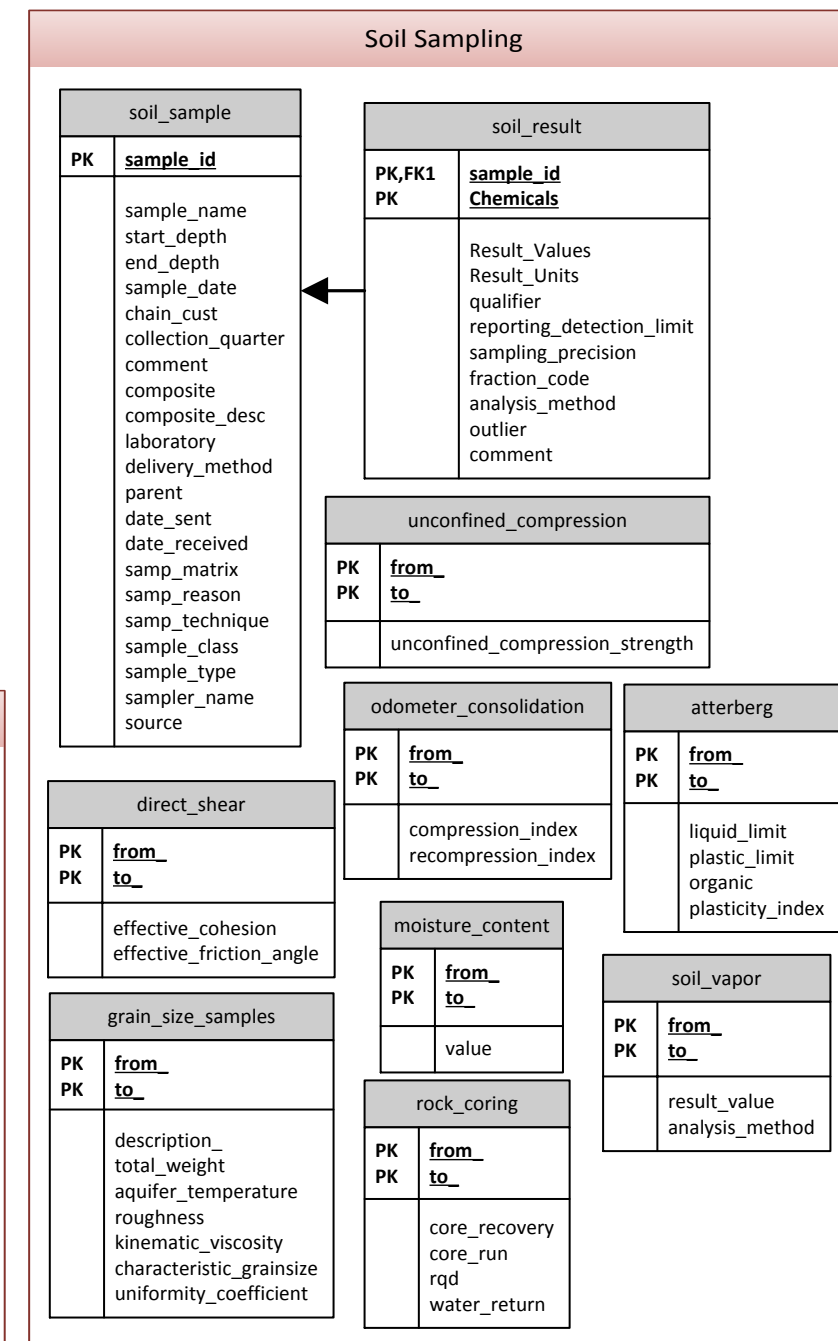

# Hydro GeoAnalyst Environmental Data Model

**Note:**  
ALL tables are related to the Station table, but to simplify this diagram only additional relationships are shown with arrows.