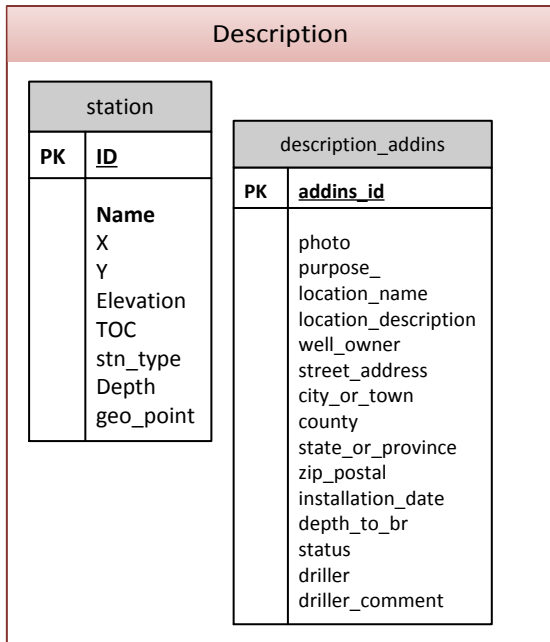

# Hydro GeoAnalyst Environmental Data Model

**Note:**  
ALL tables are related to the Station table, but to simplify this diagram only additional relationships are shown with arrows.